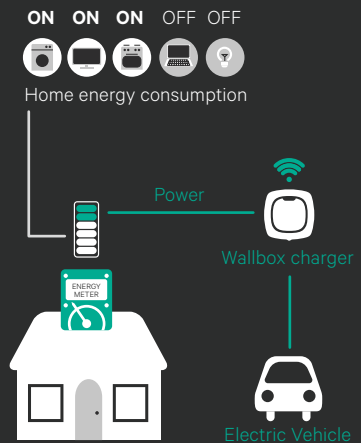

POWER BOOST

Improve your charger intelligence with dynamic load management

Improve your charger intelligence with our dynamic load management solution to avoid blackouts and surprise energy bills. It will measure your home's live energy usage and automatically adjusts the charge to your EV in harmony with your local grid's capacity.