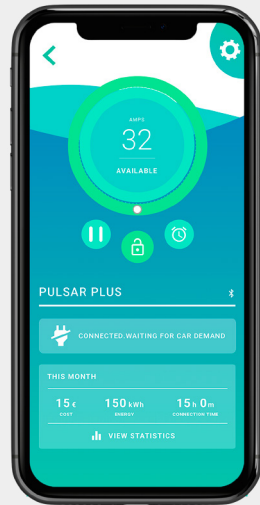

Innovative

The world's lightest and smallest DC charger, and the only one designed for the home. With features like facial recognition and gesture control, it's easy to operate your charger.

Connected

Connects to your smart devices via Wi-Fi, Bluetooth, Ethernet, or 4G (optional).

PRODUCT DETAILS

Colour:	Black
Connector Type:	CHAdMO
Dimensions:	350x350x150mm (without cable)
Cable Length:	5 m
Maximum Charging Power:	7,4 kW (1Phase)
Connectivity:	Wi-Fi / Ethernet / Bluetooth / Optional: 3G-4G
User Identification:	myWallbox app / RFID Card / Face Recognition
User Control:	myWallbox app / Gesture Control

MYWALLBOX

Our chargers are powered by the myWallbox app

Connect and control your charger from anywhere via the myWallbox app.

- **Manage charging** and monitor the charge status
- Set and change **charging schedules** to benefit from off-peak energy rates
- **Remote** locking and unlocking
- Real-time charging **statistics**
- Real-time **notifications**